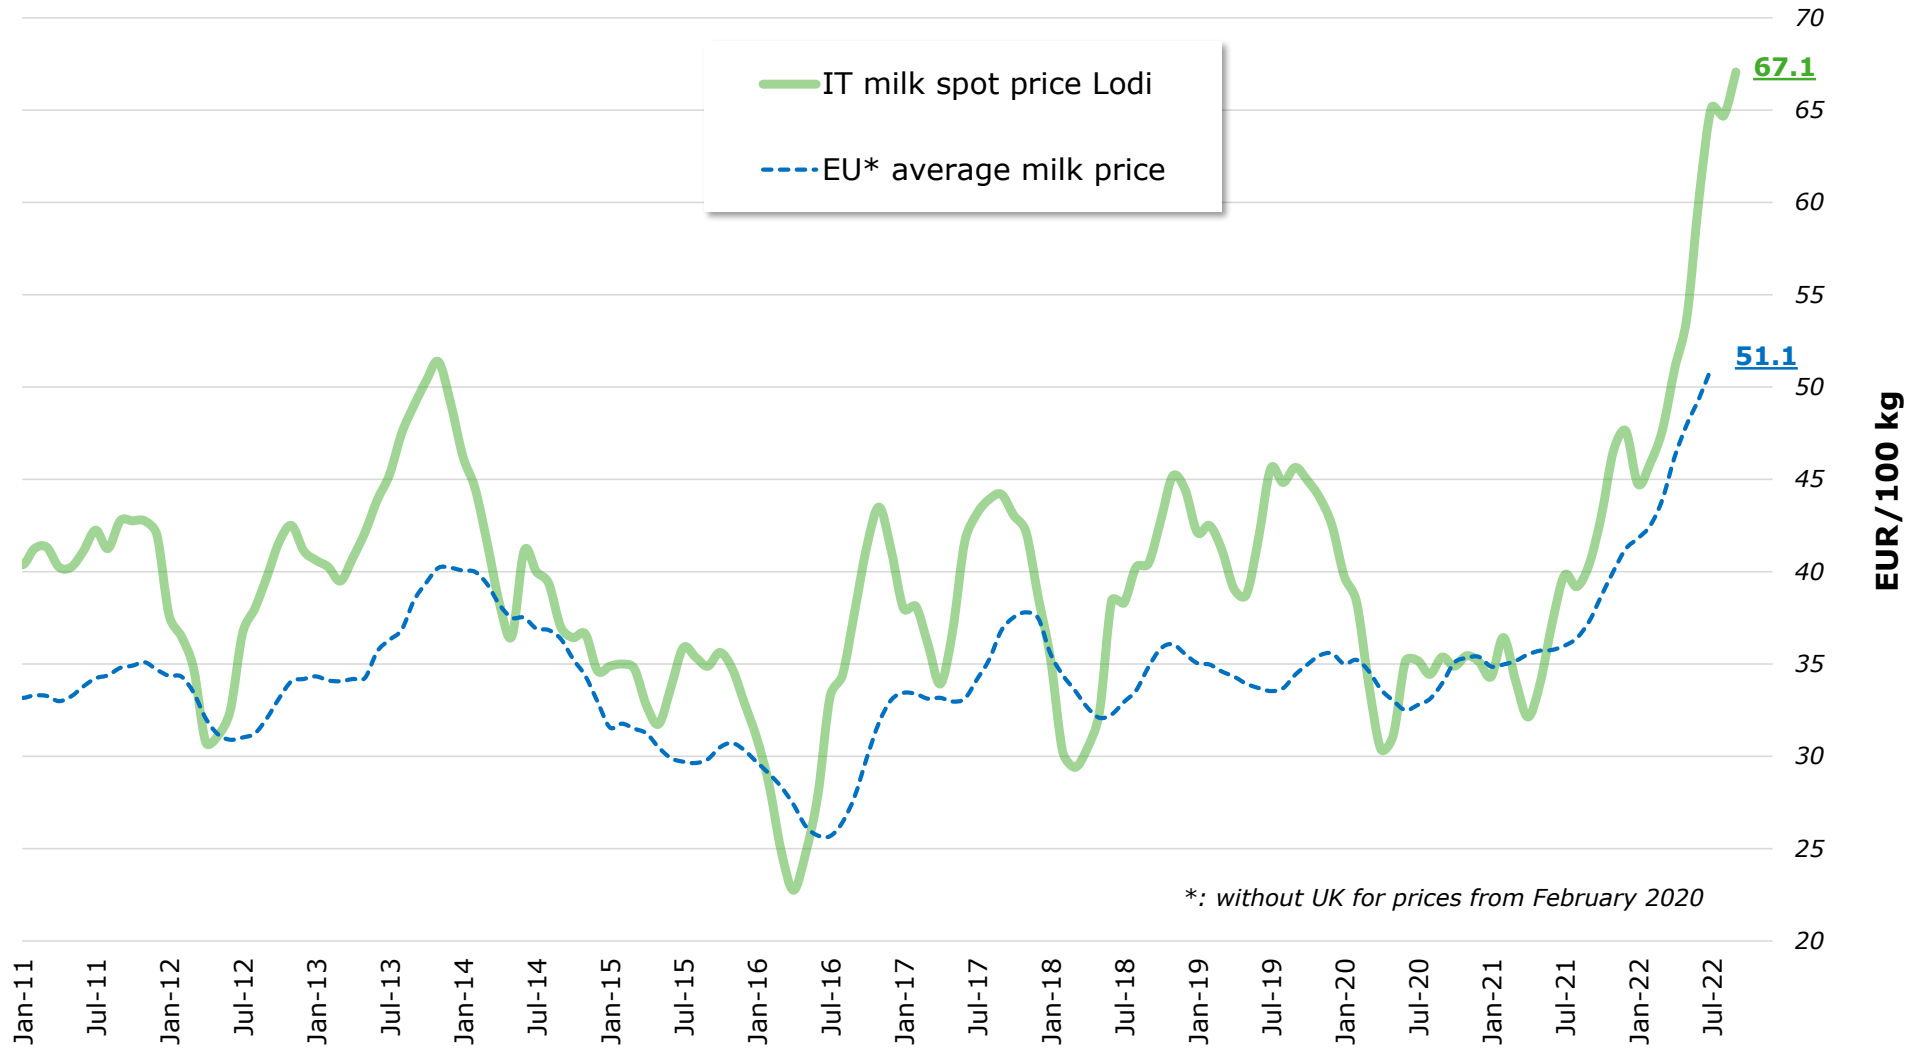

WEEKLY Milk Spot Prices
- IT, Lodi -

Spot quotation : stored in bulk tanks, CIF delivery to dairy Northern Italy

- 2019
- - - - 2020
- 2021
- 2022

Source : Clal.it

MONTHLY Milk Spot Prices (Italy)

*: without UK for prices from February 2020