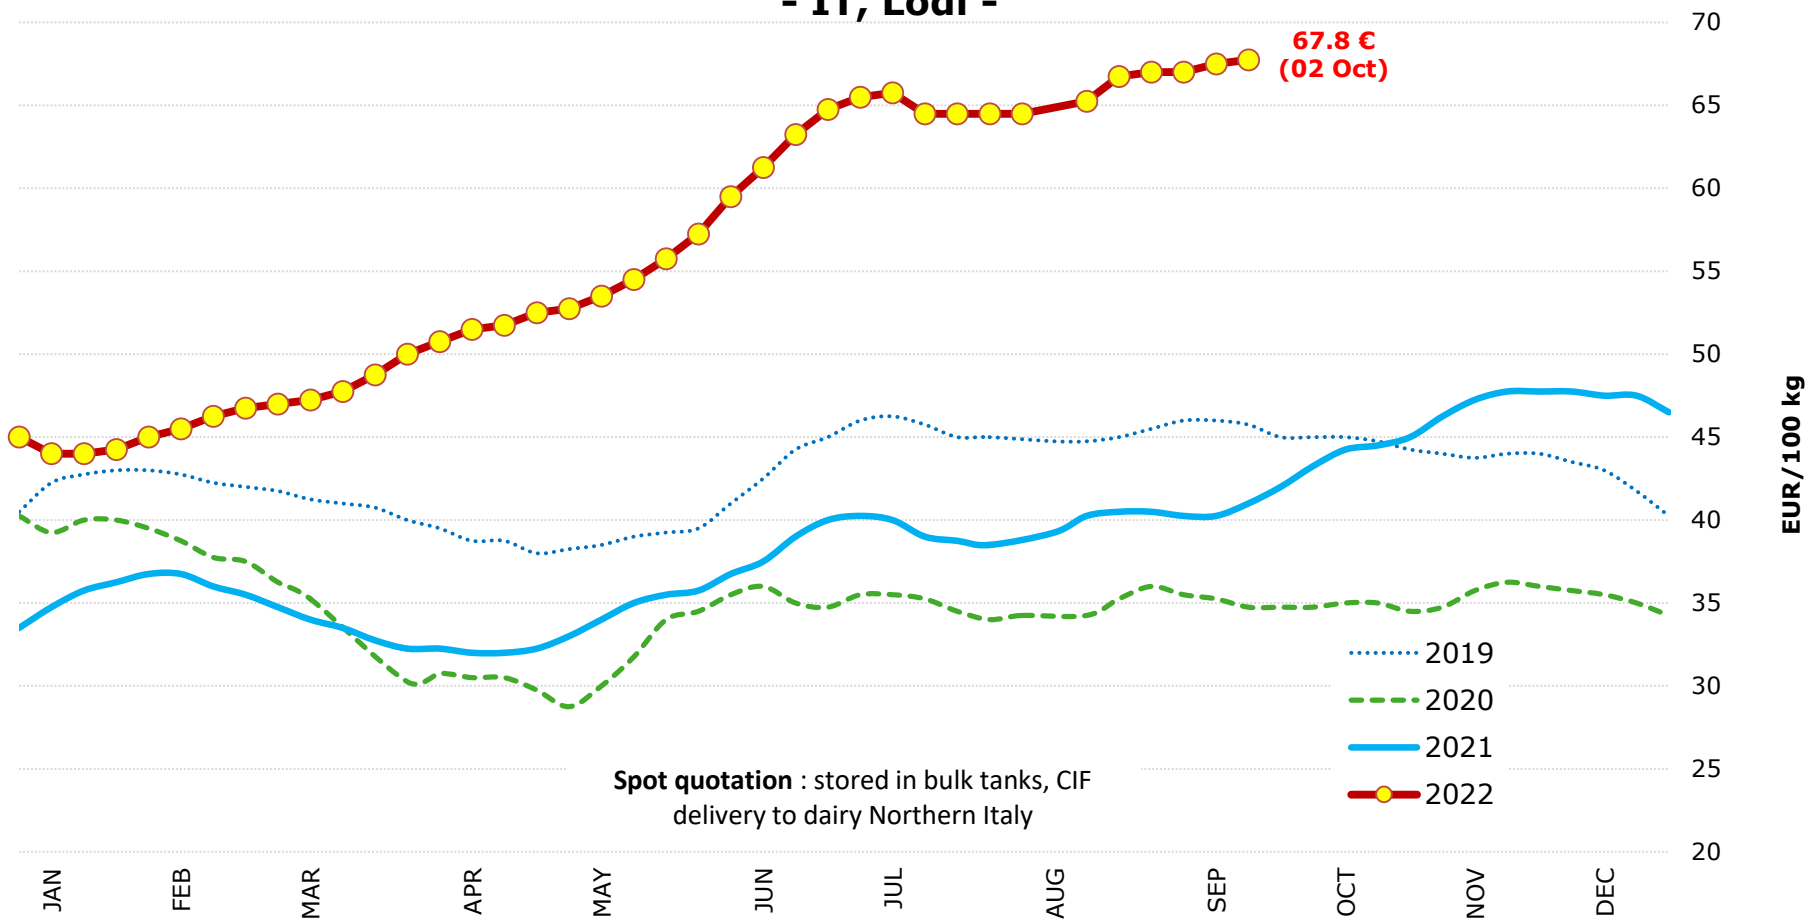

WEEKLY Milk Spot Prices
- IT, Lodi -

Spot quotation : stored in bulk tanks, CIF delivery to dairy Northern Italy

- 2019
- - - - 2020
- 2021
- 2022

Source : Clal.it

MONTHLY Milk Spot Prices (Italy)

*: without UK for prices from February 2020