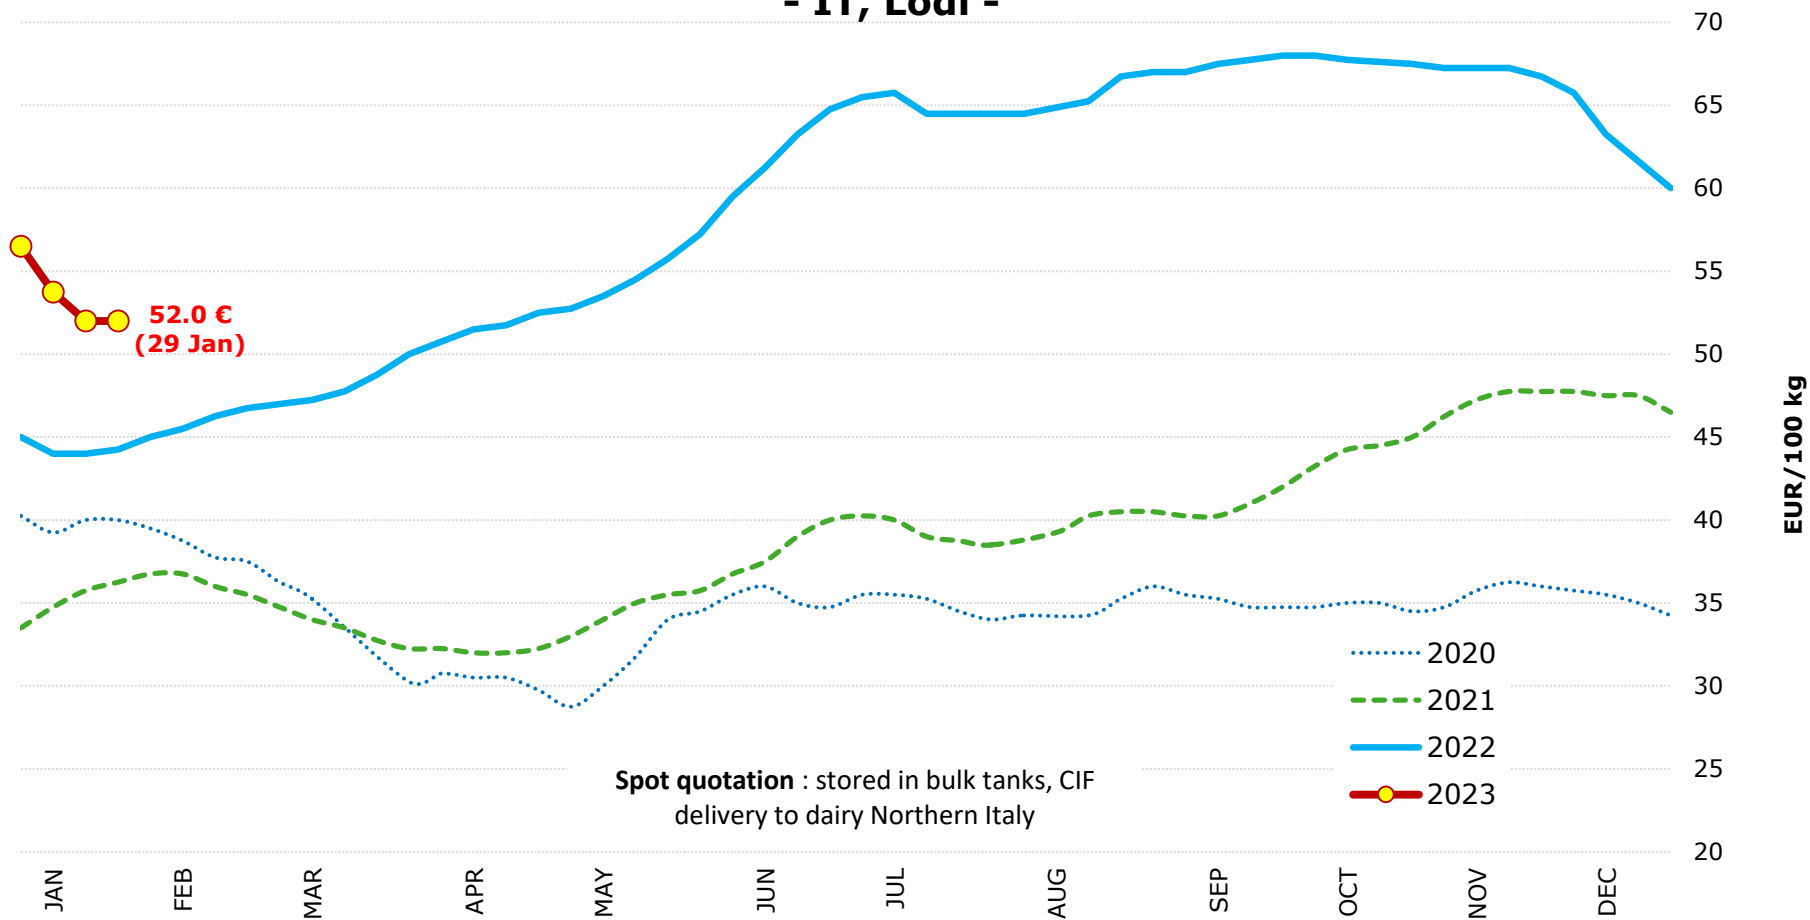

**WEEKLY Milk Spot Prices**  
**- IT, Lodi -**

Spot quotation : stored in bulk tanks, CIF delivery to dairy Northern Italy

Source : Clal.it

# MONTHLY Milk Spot Prices (Italy)

\*: without UK for prices from February 2020

Source : Clal.it

Last update: 31.01.2023