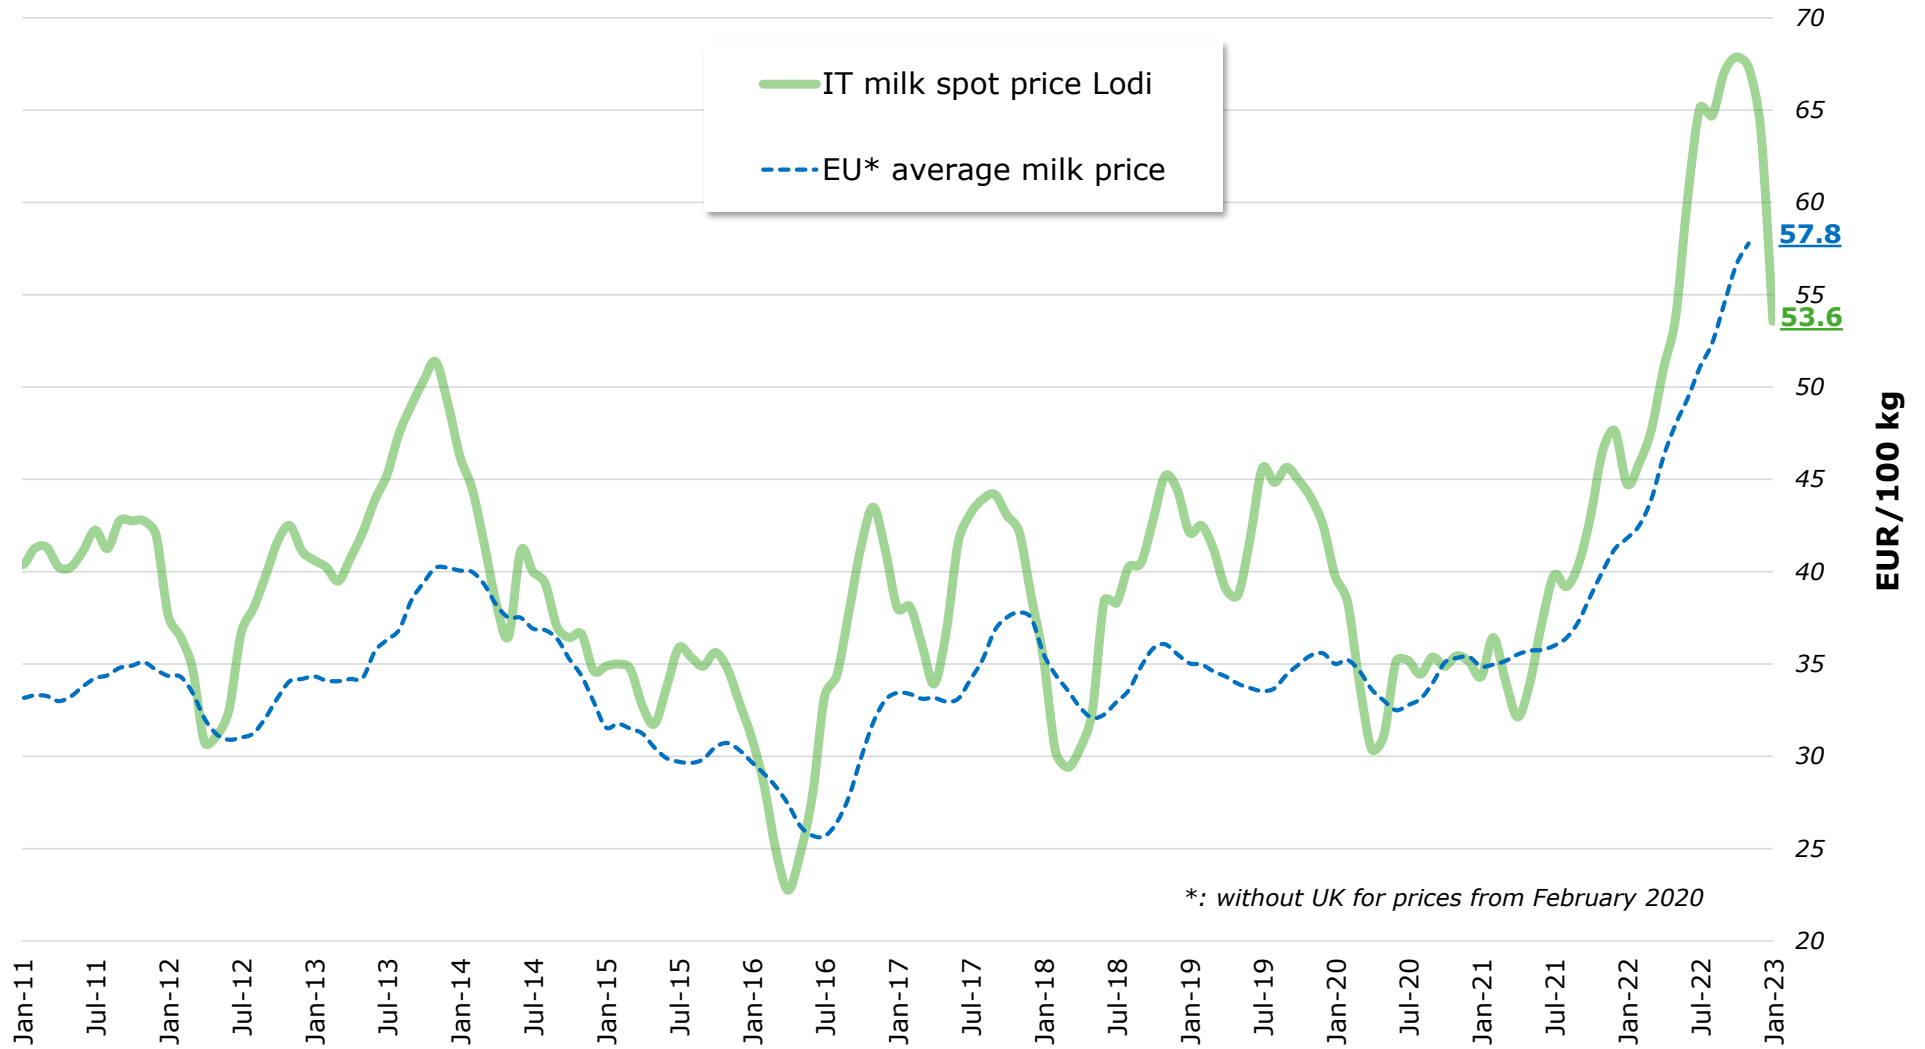

**WEEKLY Milk Spot Prices**  
**- IT, Lodi -**

Spot quotation : stored in bulk tanks, CIF delivery to dairy Northern Italy

Source : Clal.it

# MONTHLY Milk Spot Prices (Italy)

\*: without UK for prices from February 2020

Source : Clal.it

Last update: 31.01.2023